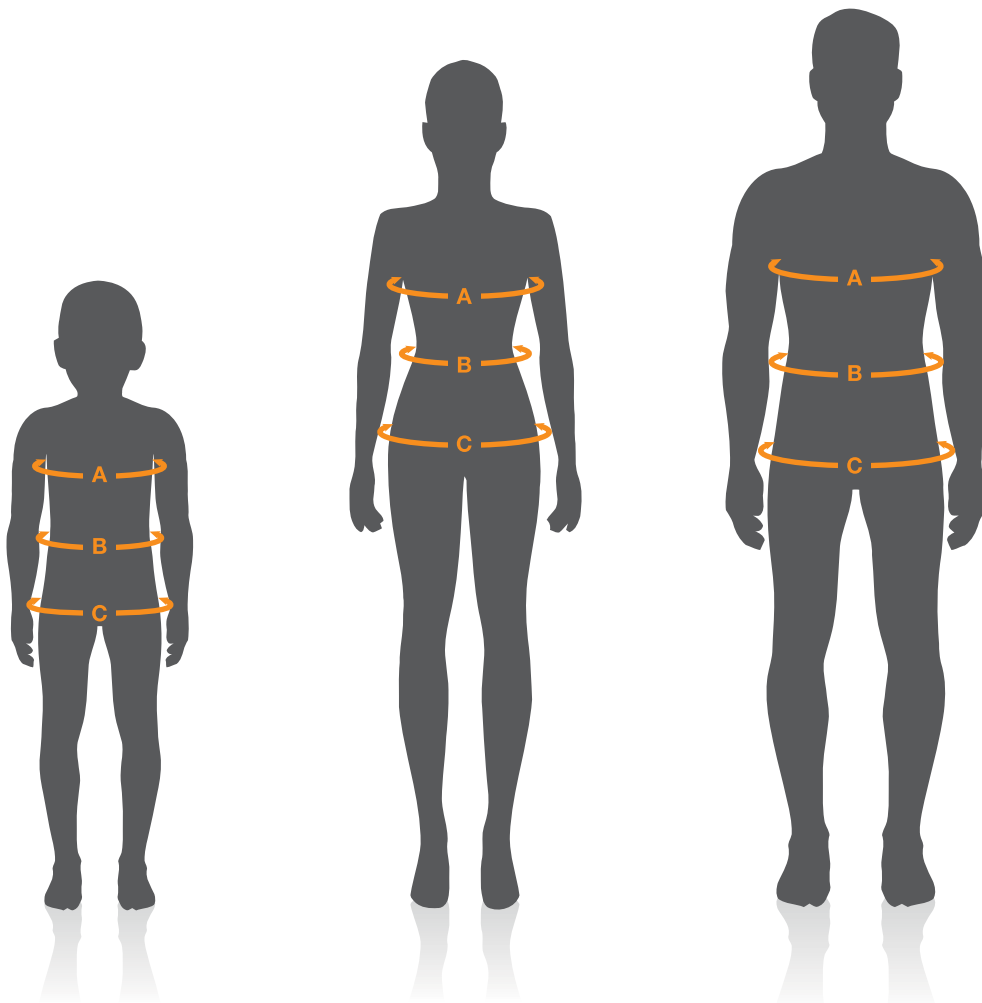

SUPER LEAGUE

SIZING FAQ

How do I choose the right size?

To measure your clothing size, please follow these simple instructions:

A: CHEST/BUST

Run a flexible tape measure across the fullest area of the chest/bust. Be sure to keep the tape measure horizontal.

B: WAIST

Wrap the tape measure around the narrowest part of the waist. Remember to keep the tape horizontal.

C: HIPS

Standing feet together, measure around the fullest part of the hips, holding the tape measure horizontally.

Between two sizes?

We'll choose the fit that's right for you. Do you like a tight fit? Go for the smaller size. Loving the looser fit? Go for the larger size.

PLEASE NOTE: All measurements displayed are body measurements, not garment.
Playing Jerseys and Guernseys have been designed as performance garments and as such are tight fitting.

	WAIST																	
CM	58	61	64	66	69	72	75	78	80	82	84	86	89	92	94	97	100	105
SIZE	8	8	8	10	10	10	12	12	12	14	14	14	16	16	16	18	18	18
INCHES	23	24	25	26	27	28	29	30	31	32	33	34	35	36	37	38	39	40

SIZING CHART