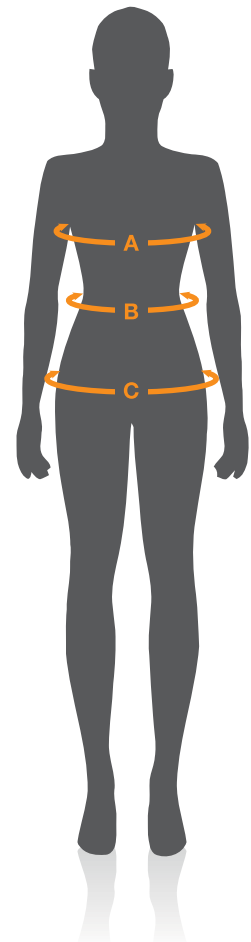

B: WAIST

Wrap the tape measure around the narrowest part of the waist. Remember to keep the tape horizontal.

C: HIPS

Standing feet together, measure around the fullest part of the hips, holding the tape measure horizontally.

MENS BOTTOMS

SIZE	B: WAIST		C: HIP	
XS	29 - 31"	75 - 80cm	35 - 37"	90 - 95cm
S	31 - 33"	80 - 85cm	37 - 39"	95 - 100cm
M	33 - 35"	85 - 90cm	39 - 41"	100 - 105cm
L	35 - 37"	90 - 95cm	41 - 43"	105 - 110cm
XL	37 - 39"	95 - 100cm	43 - 45"	110 - 115cm
2XL	39 - 41"	100 - 105cm	45 - 47"	115 - 120cm
3XL	41 - 43"	105 - 110cm	47 - 49"	120 - 125cm
4XL	43 - 45"	110 - 115cm	49 - 51"	125 - 130cm
5XL	45 - 47"	115 - 120cm	51 - 53"	130 - 135cm
6XL	47 - 49"	120 - 125cm	53 - 55"	135 - 140cm
7XL	49 - 51"	125 - 130cm	55 - 57"	140 - 145cm

Please note that not all products are available in all listed sizes.

WOMENS TOPS

SIZE	A: BUST		B: WAIST		C: HIP	
	IN	CM	IN	CM	IN	CM
8	33 - 35"	83 - 88cm	25 - 27"	63 - 68cm	36 - 38"	89 - 94cm
10	35 - 37"	88 - 93cm	27 - 29"	68 - 73cm	38 - 40"	94 - 99cm
12	37 - 39"	93 - 98cm	29 - 31"	73 - 78cm	40 - 42"	99 - 104cm
14	39 - 41"	98 - 103cm	31 - 33"	78 - 83cm	42 - 44"	104 - 109cm
16	41 - 43"	103 - 108cm	33 - 35"	83 - 88cm	44 - 46"	109 - 114cm
18	43 - 45"	108 - 113cm	35 - 37"	88 - 93cm	46 - 48"	114 - 119cm
20	45 - 47"	113 - 118cm	37 - 39"	93 - 98cm	48 - 50"	119 - 124cm
22	47 - 49"	118 - 123cm	39 - 41"	98 - 103cm	50 - 52"	124 - 129cm

WOMENS BOTTOMS

SIZE	B: WAIST		C: HIP	
	IN	CM	IN	CM
8	25 - 27"	63 - 68cm	36 - 38"	89 - 94cm
10	27 - 29"	68 - 73cm	38 - 40"	94 - 99cm
12	29 - 31"	73 - 78cm	40 - 42"	99 - 104cm
14	31 - 33"	78 - 83cm	42 - 44"	104 - 109cm
16	33 - 35"	83 - 88cm	44 - 46"	109 - 114cm
18	35 - 37"	88 - 93cm	46 - 48"	114 - 119cm
20	37 - 39"	93 - 98cm	48 - 50"	119 - 124cm
22	39 - 41"	98 - 103cm	50 - 52"	124 - 129cm